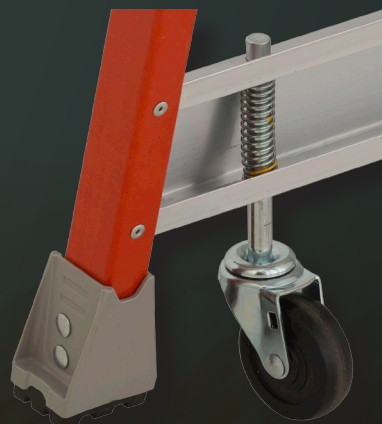

PINNACLE

SERIES

FXP1700
FXP1700XL
FXP1800HD

FIBERGLASS PLATFORM LADDERS

FXP1700

FXP1700XL

FXP1800HD

NOW AVAILABLE WITH **CASTERS.**

To order add suffix -4C to the item number. Ex: FXP1704-4C

LOUISVILLE.
LADDER

BECAUSE WORK AIN'T PLAY.