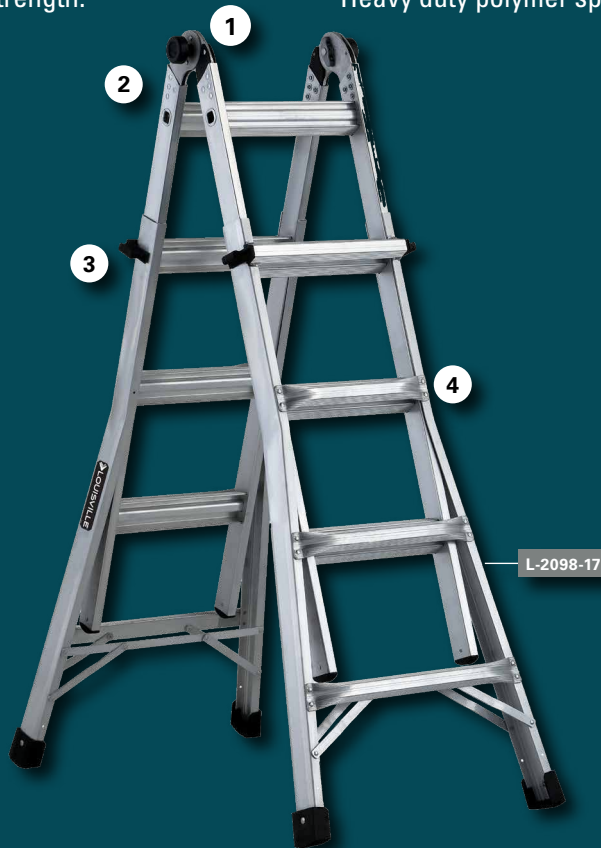

MODEL	LADDER SIZE	LADDER WIDTH	APPROX. WEIGHT (LBS)	APPROX. CUBES	FOLDED DIMENSIONS (H X W X D)
L-2098-13	13'	22	24	4.2'	8" x 22" x 44"
L-2098-17	17'	26	29	5.7'	8" X 26" X 56"
L-2098-22	22'	29	35	6.9'	8" X 29" X 68"

ADJUSTABLE						
MODEL	STEPLADDER MAX. REACH	EXTENSION MAX. REACH	STEPLADDER	STAIRWAY	SCAFFOLDING	EXTENSION
L-2098-13	9' 6"	14' 3"	3' - 5'	3' - 5'	1' - 2'	7' - 11'
L-2098-17	11' 5"	18' 1"	4' - 7'	4' - 7'	1' - 3'	9' - 15'
L-2098-22	13' 3"	21' 10"	5' - 9'	5' - 9'	1' - 4'	11' - 19'

WWW.LOUISVILLELADDER.COM